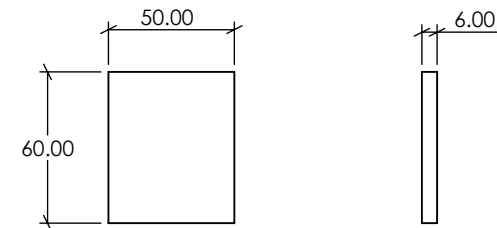

SECTION B-B

SECTION C-C

MARINE DOCK SYSTEMS
PTY LTD

PONTOON BOAT

40mm TUBE TOP
HAND RAIL

SCALE N.T.S
DRAWN M.N
DATE 14/08/23

DRAWING NO.
7122
REV